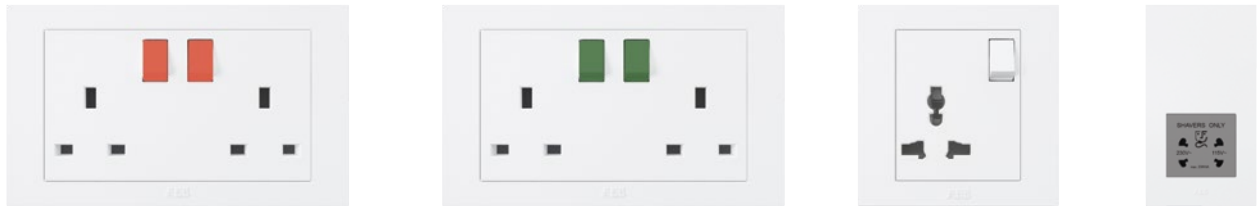

Key Appliances

Meeting the needs of every household

14 15 16 17