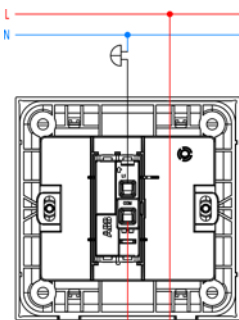

1G 1W push switch