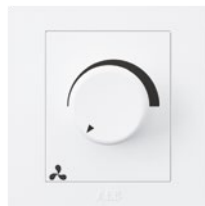

31

32

33

34

01	1 Gang 1 Way Switch, 1 Gang 2 Way Switch, 1 Gang Intermediate Switch, 1 Gang Push Switch
02	2 Gang 1 Way Switch, 2 Gang 2 Way Switch
03	3 Gang 1 Way Switch, 3 Gang 2 Way Switch
04	4 Gang 1 Way Switch, 4 Gang 2 Way Switch
05	1 Gang 1 Way 20 AX DP Switch Illuminated – Marked Water Heater
06	1 Gang 1 Way Push Switch – Marked Bell
07	1 Gang 1 Way 45 A DP Switch
08	1 Gang 15 A Switch Socket SP or DP Illuminated
09	1 Gang 5 A Switch Socket SP or DP
10	1 Gang 13 A Switch Socket SP or DP
11	2 Gang 13 A Switch Socket SP or DP
12	1 Gang 13 A Switch Socket SP or DP – Illuminated
13	2 Gang 13 A Switch Socket SP or DP – Illuminated
14	2 Gang 13 A Switch Socket SP with red rocker – Illuminated
15	2 Gang 13 A Switch Socket SP with green rocker – Illuminated
16	1 Gang Universal Switch Socket SP