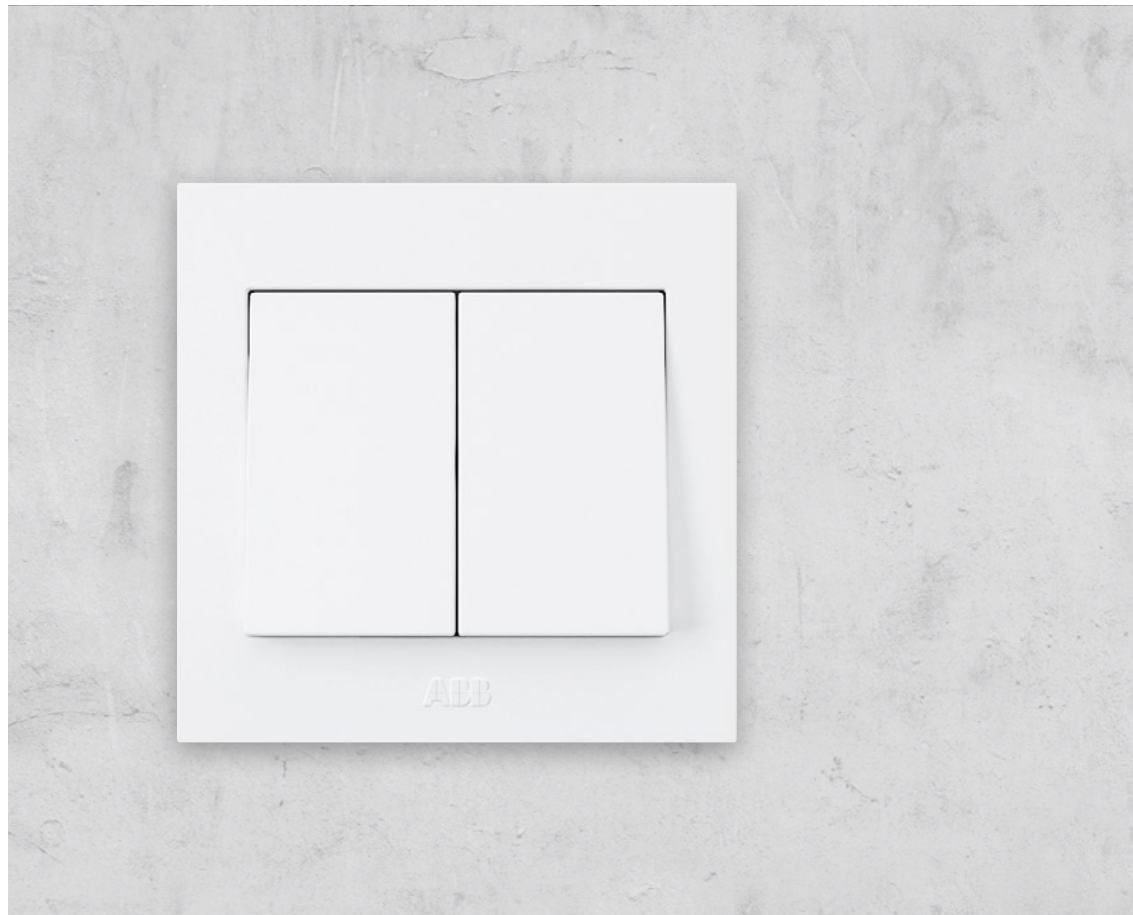

## Kalo

Attraction in simplicity

---

The elegance of the Kalo design series lies in its simplicity and purity. The neutral white design perfectly complements any interior, with a blue LED backlight which illuminates itself in the dark. Now you can fully devote yourself to interior design and fitting – because the Kalo design line is affordable and at the same time branded. ABB electrical installation.