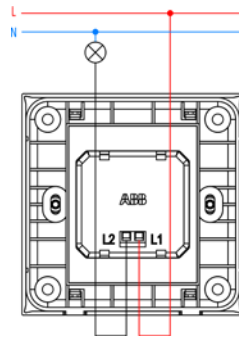

1G rotary dimmer