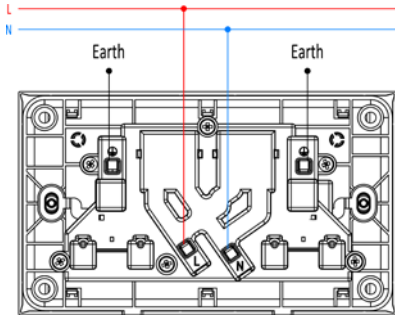

1G intermediate switch

flex outlet

1G 1W 32 A (45 A) DP switch

1G switch socket outlet

2G 13 A switch socket outlet SP

1G 13 A switch socket DP

2G 13 A switch socket DP

1G universal switch socket

1G TV outlet

1G SAT outlet

TV/FM splitter

1G telephone outlet

Wiring Color Code		
Pin Number	Base Color	Indication
1	-	-
2	Black	Earth
3	Red	L2
4	Green	L1
5	Yellow	Spare
6	-	-

1G data outlet

Pin Number	Wiring Color Code	
	EIA-T568A Wire Colour	EIA-T568B Wire Colour
1	White/Green	White/Orange
2	Green	Orange
3	White/Orange	White/Green
4	Blue	Blue
5	White/Blue	White/Blue
6	Orange	Green
7	White/Brown	White/Brown
8	Brown	Brown