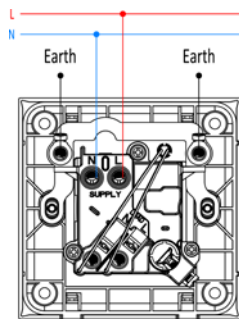

1G TV outlet

1G SAT outlet

TV/FM splitter

1G telephone outlet

Wiring Color Code		
Pin Number	Base Color	Indication
1	-	-
2	Black	Earth
3	Red	L2
4	Green	L1
5	Yellow	Spare
6	-	-

1G data outlet

Pin Number	Wiring Color Code	
	EIA-T568A Wire Colour	EIA-T568B Wire Colour
1	White/Green	White/Orange
2	Green	Orange
3	White/Orange	White/Green
4	Blue	Blue
5	White/Blue	White/Blue
6	Orange	Green
7	White/Brown	White/Brown
8	Brown	Brown

shaver socket

1G rotary dimmer

fan regulator

1G 1W push switch

fused connection unit

[new.abb.com/low-voltage/products/residential-products](https://new.abb.com/low-voltage/products/residential-products)