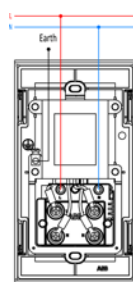

1G intermediate switch

flex outlet

1G 1W 32 A (45 A) DP switch

1G switch socket outlet

2G 13 A switch socket outlet SP

1G 13 A switch socket DP

2G 13 A switch socket DP

1G universal switch socket

1G TV outlet

1G SAT outlet

TV/FM splitter

1G telephone outlet

Wiring Color Code		
Pin Number	Base Color	Indication
1	-	-
2	Black	Earth
3	Red	L2
4	Green	L1
5	Yellow	Spare
6	-	-

1G data outlet

Pin Number	Wiring Color Code	
	EIA-T568A Wire Colour	EIA-T568B Wire Colour
1	White/Green	White/Orange
2	Green	Orange
3	White/Orange	White/Green
4	Blue	Blue
5	White/Blue	White/Blue
6	Orange	Green
7	White/Brown	White/Brown
8	Brown	Brown