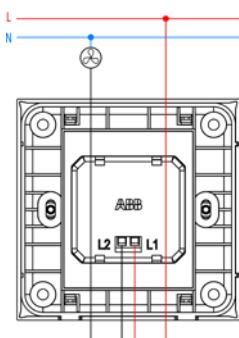

fan regulator