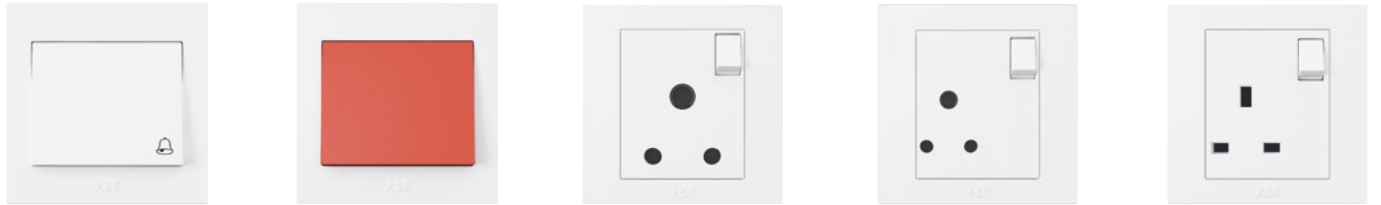

06 07 08 09 10