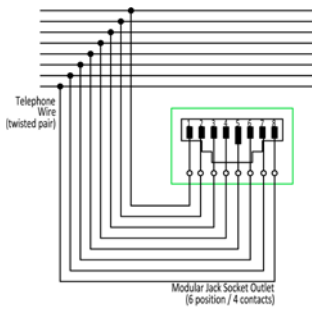

## Technical information

1G 1W switch

2G 1W switch

1G 2W switch

1G 1W 20 AX switch

1G 1W DP switch

1G 2W 20 AX switch

cooker control unit

1G intermediate switch

flex outlet

1G 1W 32 A (45 A) DP switch

1G switch socket outlet

2G 13 A switch socket outlet SP

1G 13 A switch socket DP

2G 13 A switch socket DP

1G universal switch socket

1G TV outlet

1G SAT outlet

TV/FM splitter

1G telephone outlet

Wiring Color Code		
Pin Number	Base Color	Indication
1	-	-
2	Black	Earth
3	Red	L2
4	Green	L1
5	Yellow	Spare
6	-	-

1G data outlet

Pin Number	Wiring Color Code	
	EIA-T568A Wire Colour	EIA-T568B Wire Colour
1	White/Green	White/Orange
2	Green	Orange
3	White/Orange	White/Green
4	Blue	Blue
5	White/Blue	White/Blue
6	Orange	Green
7	White/Brown	White/Brown
8	Brown	Brown

shaver socket

1G rotary dimmer

fan regulator

1G 1W push switch

fused connection unit

[new.abb.com/low-voltage/products/residential-products](https://new.abb.com/low-voltage/products/residential-products)