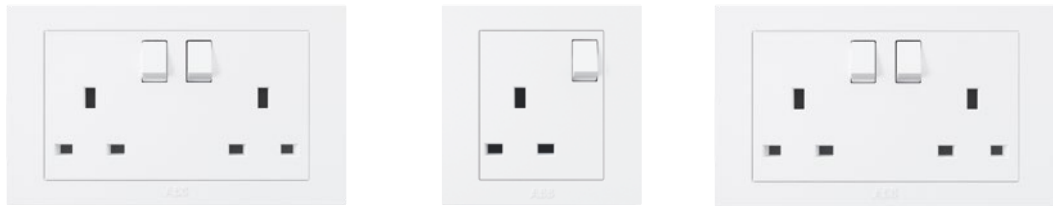

Key Appliances

Meeting the needs of every household

11 12 13