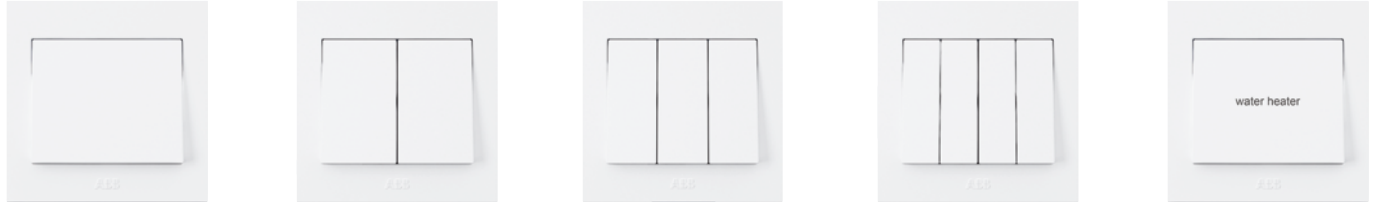

Key Appliances

Meeting the needs of every household

01 02 03 04 05